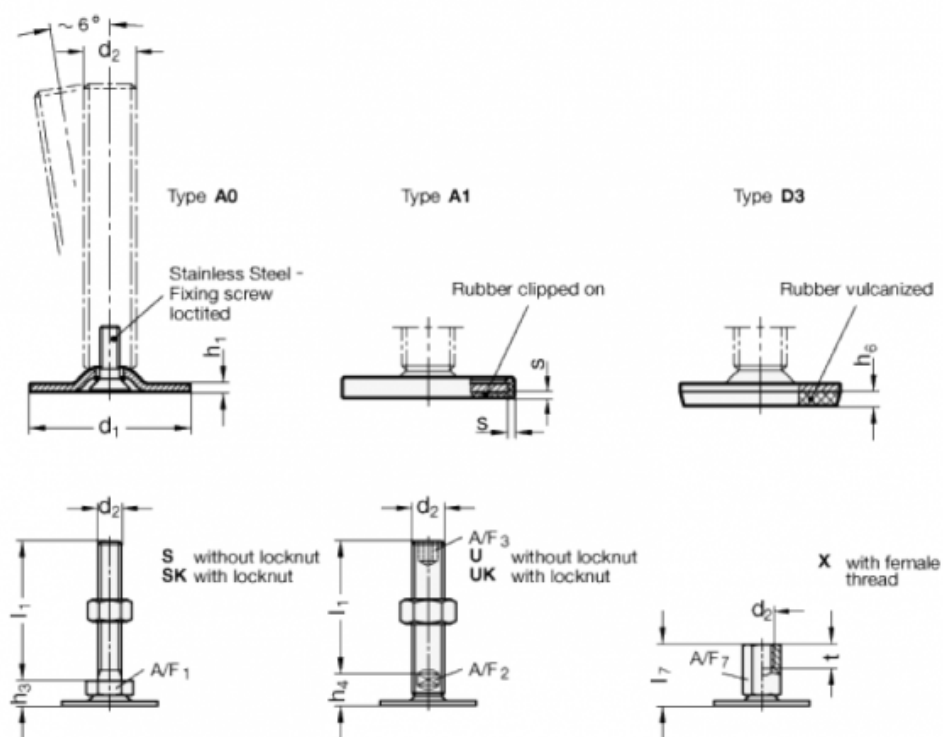

Data Sheet

Article number: 204050M16100A0UK

Description: E+G levelling foot
GN 40-50-M16-100-A0-UK

Note: UK With nut, Hexagon socket at the top, Wrench flat at the bottom

Measures

A/F2 = 12
A/F3 = 8
d1 = 50
d2 = M16
h1 = 2.5
h4 = 17
h6 =
l1 = 100